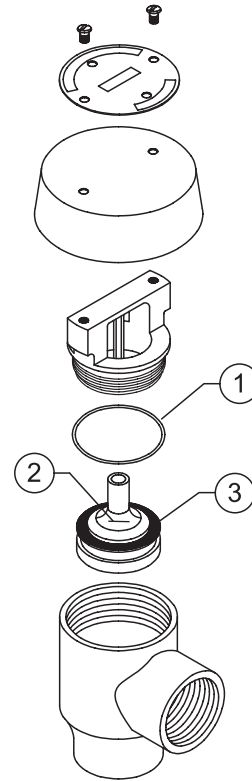

MODEL 35

Atmospheric Vacuum Breaker 1/4" to 2"

WILKINS
a **ZURN** company

REPAIR KITS

ITEM NO.	QTY.	DESCRIPTION
RK14-35 1/4" AND 3/8" MODEL 35		
1	1	O-RING
2	1	FLOAT
3	1	SEAL RING
RK12-35 1/2" MODEL 35		
1	1	O-RING
2	1	FLOAT
3	1	SEAL RING
RK34-35 3/4" MODEL 35		
1	1	GASKET
2	1	FLOAT
3	1	SEAL RING
RK1-35 1" MODEL 35		
1	1	GASKET
2	1	FLOAT
3	1	SEAL RING
RK114-35 1 1/4" MODEL 35		
1	1	GASKET
2	1	FLOAT
3	1	SEAL RING
RK112-35 1 1/2" MODEL 35		
1	1	GASKET
2	1	FLOAT
3	1	SEAL RING
RK2-35 2" MODEL 35		
1	1	GASKET
2	1	FLOAT
3	1	SEAL RING

1/4" - 1/2"

3/4" - 2"

MODEL 30

Atmospheric Vacuum Breaker

1" to 2"

WILKINS

a ZURN® company

REPAIR KITS

ITEM NO.	PART NO.	QTY.	DESCRIPTION
RK1-315			1" MODEL 30, 315 & 320
1	203A-12	1	GASKET
2	303-34-010	1	FLOAT
3	303-12	1	SEAL RING
RK114-315			1 1/4" MODEL 30, 315 & 320
1	204A-12	1	GASKET
2	304-34-010F	1	FLOAT
3	304-12	1	SEAL RING
RK112-315			1 1/2" MODEL 30 , 315 & 320
1	205A-12	1	GASKET
2	305-34	1	FLOAT
3	305-12	1	SEAL RING
RK2-315			2" MODEL 30 , 315 & 320
1	206A-12	1	GASKET
2	306-34-010F	1	FLOAT
3	306-12A	1	SEAL RING