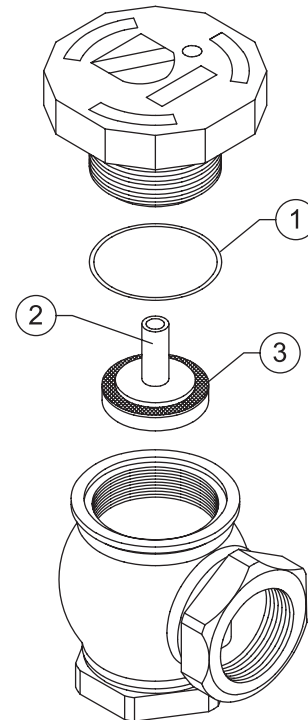

MODEL 35

Atmospheric Vacuum Breaker 1/4" to 2"

WILKINS
a **ZURN** company

REPAIR KITS

ITEM NO.	QTY.	DESCRIPTION
RK14-35 1/4" AND 3/8" MODEL 35		
1	1	O-RING
2	1	FLOAT
3	1	SEAL RING
RK12-35 1/2" MODEL 35		
1	1	O-RING
2	1	FLOAT
3	1	SEAL RING
RK34-35 3/4" MODEL 35		
1	1	GASKET
2	1	FLOAT
3	1	SEAL RING
RK1-35 1" MODEL 35		
1	1	GASKET
2	1	FLOAT
3	1	SEAL RING
RK114-35 1 1/4" MODEL 35		
1	1	GASKET
2	1	FLOAT
3	1	SEAL RING
RK112-35 1 1/2" MODEL 35		
1	1	GASKET
2	1	FLOAT
3	1	SEAL RING
RK2-35 2" MODEL 35		
1	1	GASKET
2	1	FLOAT
3	1	SEAL RING

1/4" - 1/2"

3/4" - 2"

MODEL 30

Atmospheric Vacuum Breaker

1" to 2"

WILKINS

a ZURN® company

REPAIR KITS

ITEM NO.	PART NO.	QTY.	DESCRIPTION
RK1-315			1" MODEL 30, 315 & 320
1	203A-12	1	GASKET
2	303-34-010	1	FLOAT
3	303-12	1	SEAL RING
RK114-315			1 1/4" MODEL 30, 315 & 320
1	204A-12	1	GASKET
2	304-34-010F	1	FLOAT
3	304-12	1	SEAL RING
RK112-315			1 1/2" MODEL 30 , 315 & 320
1	205A-12	1	GASKET
2	305-34	1	FLOAT
3	305-12	1	SEAL RING
RK2-315			2" MODEL 30 , 315 & 320
1	206A-12	1	GASKET
2	306-34-010F	1	FLOAT
3	306-12A	1	SEAL RING